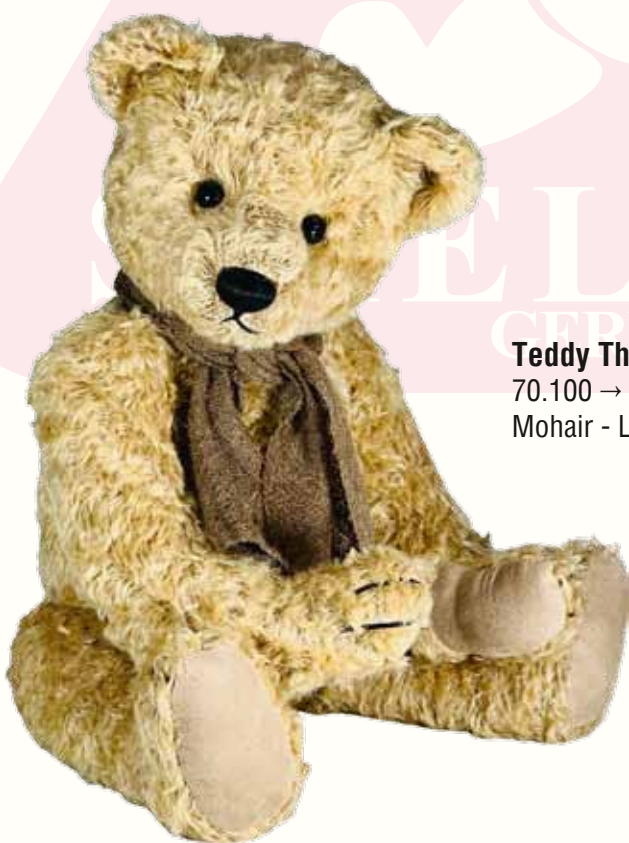

## Teddy Marlin

70.112 → 040 cm

Mohair - Limited edition: 348

**Teddy Hans**  
70.075 → 052 cm  
Mohair - Limited Edition: 1948

**Teddy Arnulf**  
70.076 → 043 cm  
Mohair - Limited Edition: 948

**Teddy Theon**  
70.100 → 055 cm  
Mohair - Limited Edition: 348