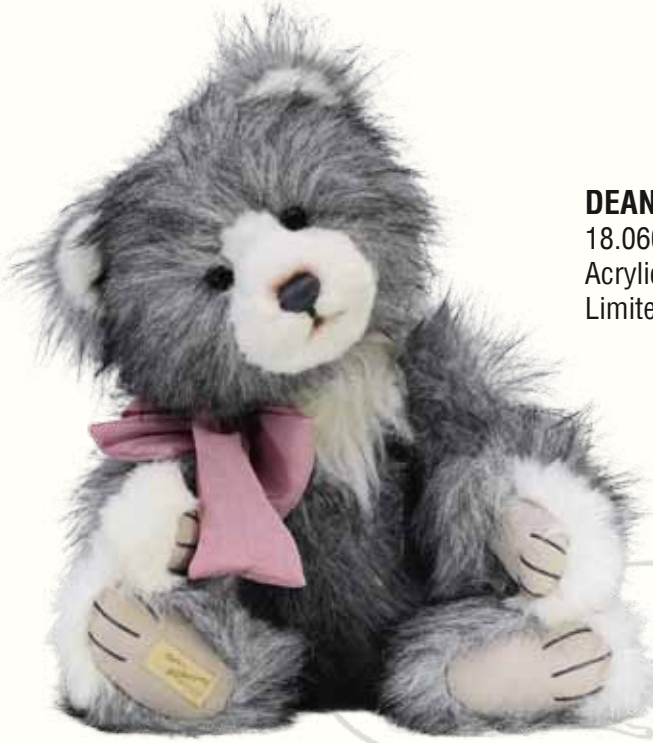

DEAN'S

TEDDY BEARS U.K.

DEAN'S Teddy Willard
18.060 → 19" (48 cm)
Acrylic Fur
Limited edition: 399