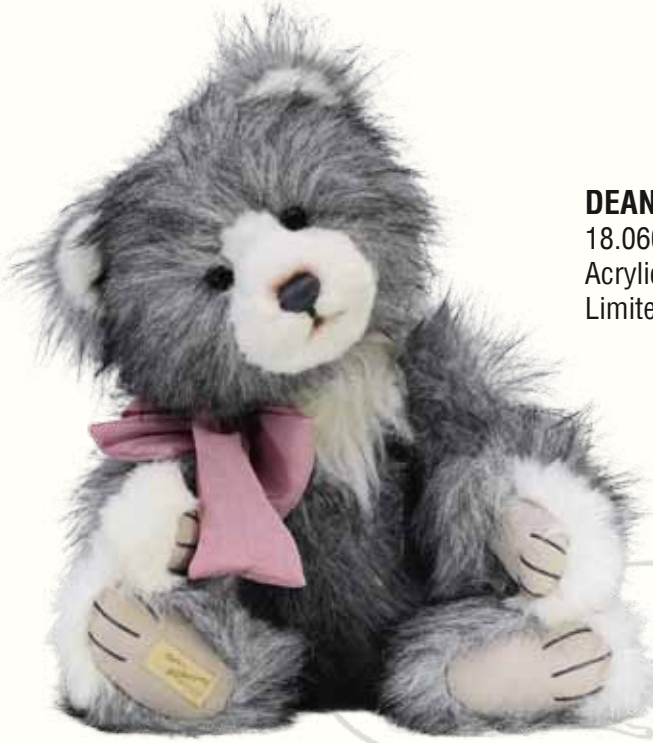

Dean's Co. Ltd.

DEAN'S Teddy Keith
19.053 → 17" (43 cm)
Microfiber Plush
Limited edition: 399

DEAN'S Teddy Donald
19.054 → 19" (48 cm)
Microfiber Plush
Limited edition: 399

DEAN'S

TEDDY BEARS U.K.

DEAN'S Teddy Willard